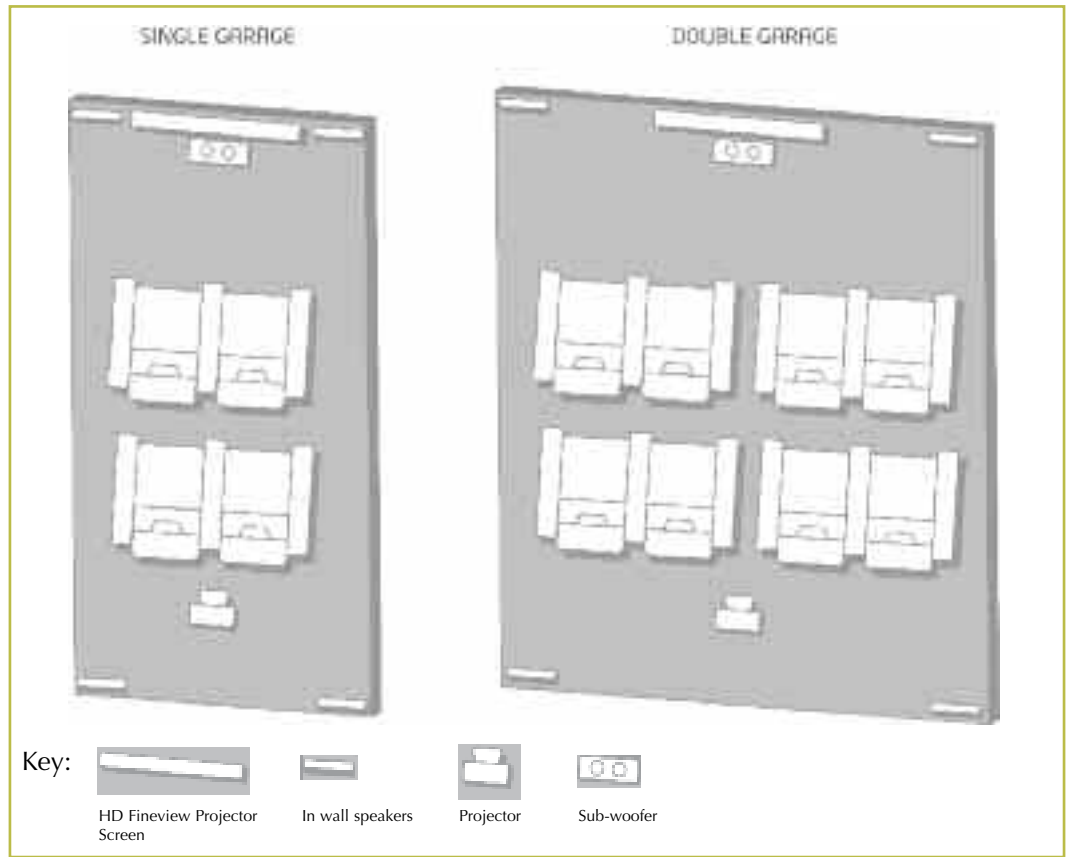

NEVO C3 REMOTE CONTROL

Customise your room with mood lighting and Home cinema seating. (see pages 10 - 12)