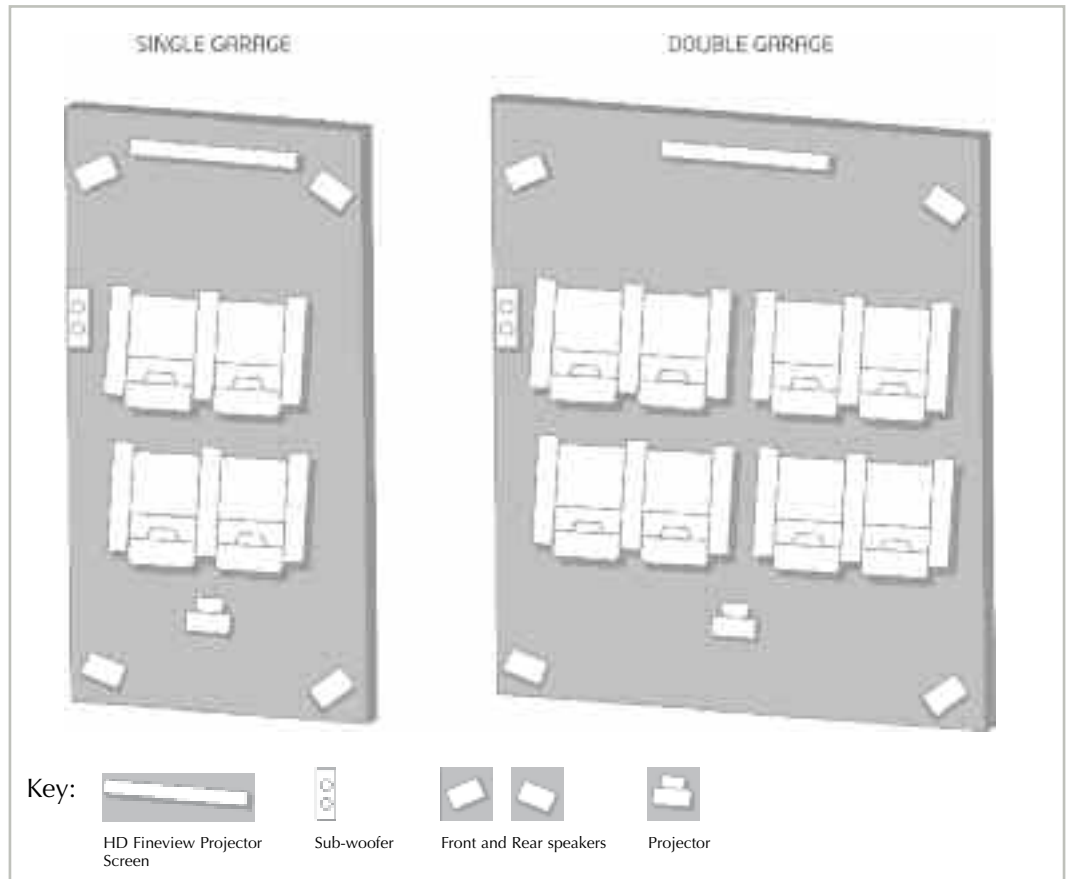

NEVO C3 REMOTE CONTROL

Customise your room with mood lighting and Home cinema seating. (see pages 10 - 12)