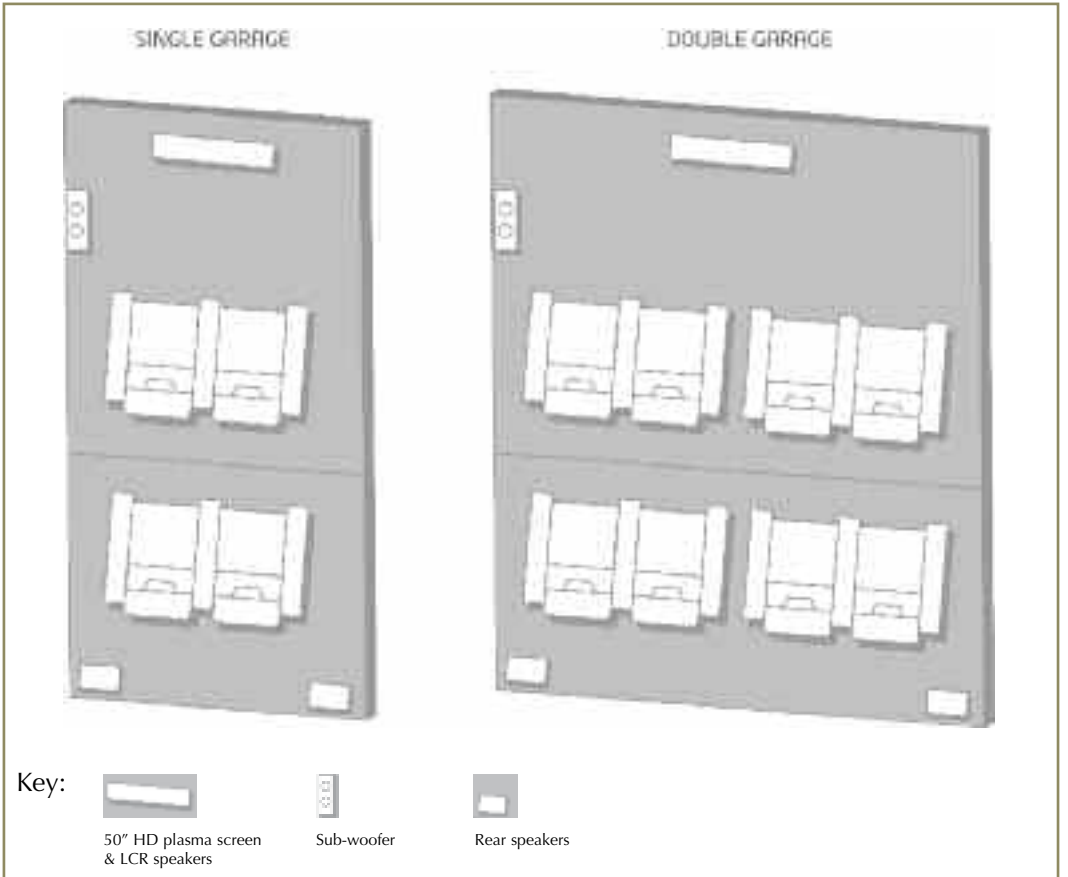

The Nevo Remote control puts intuitive, complete control on the palm of your hand.

Bronze

CINEMAX PRO WALL BRACKET

NAD 737HD AMPLIFIER

QAV 5.1 HOME CINEMA SYSTEM

NEVO C3 REMOTE CONTROL

50" HD PLASMA SCREEN

Customise your room with mood lighting and Home cinema seating. (see pages 10 - 12)